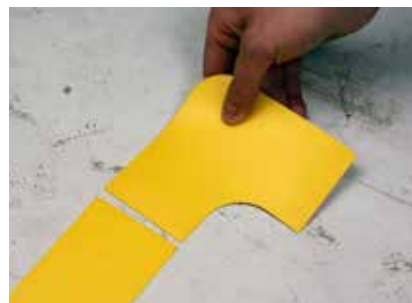

BOCK

SUPERSTRIPE 93 PRO

Most Versatile Floor Marking System

MADE IN THE
UNITED KINGDOM

SUPERSTRIPE 93 PRO

FLOOR MARKING TAPE

BOCK SUPERSTRIPE 93 PRO is our most versatile floor marking system, perfect for warehouses or factories with medium to heavy traffic. Its layered construction with strong adhesive ensures long-lasting color marking. It's quick installation and easy removal makes changes hassle-free and a great alternative to painted lines or resins by drastically reducing downtime. With all 5S colors, sizes and die-cut shapes available, creating a custom floor marking system is simple.

FEATURES & BENEFITS

- Fast Application
- Minimal Downtime
- 2 years warrantee

Technical Data:

Length:	30m	
Widths available:	25, 50, 75 & 100mm	
Top Laminate:	0.55mm clear PVC	
Bottom Carrier:	0.15mm PVC	
Adhesive:	Modified Solvent Acrylic	
Total Thickness:	0.93 mm	
Adhesion to Steel:	6KG/25mm	(PSTC-1)
Tack Loop:	6KG/25mm	(PSTC-16)
Cohesion:	>24h/25°C	(ASTM-7)
EN 13501/DIN 11925:	Pass	Exova certificate
Operating Range:	-30°C - +70°C	
Limited Warranty:	2 years	
Country of Origin:	United Kingdom	